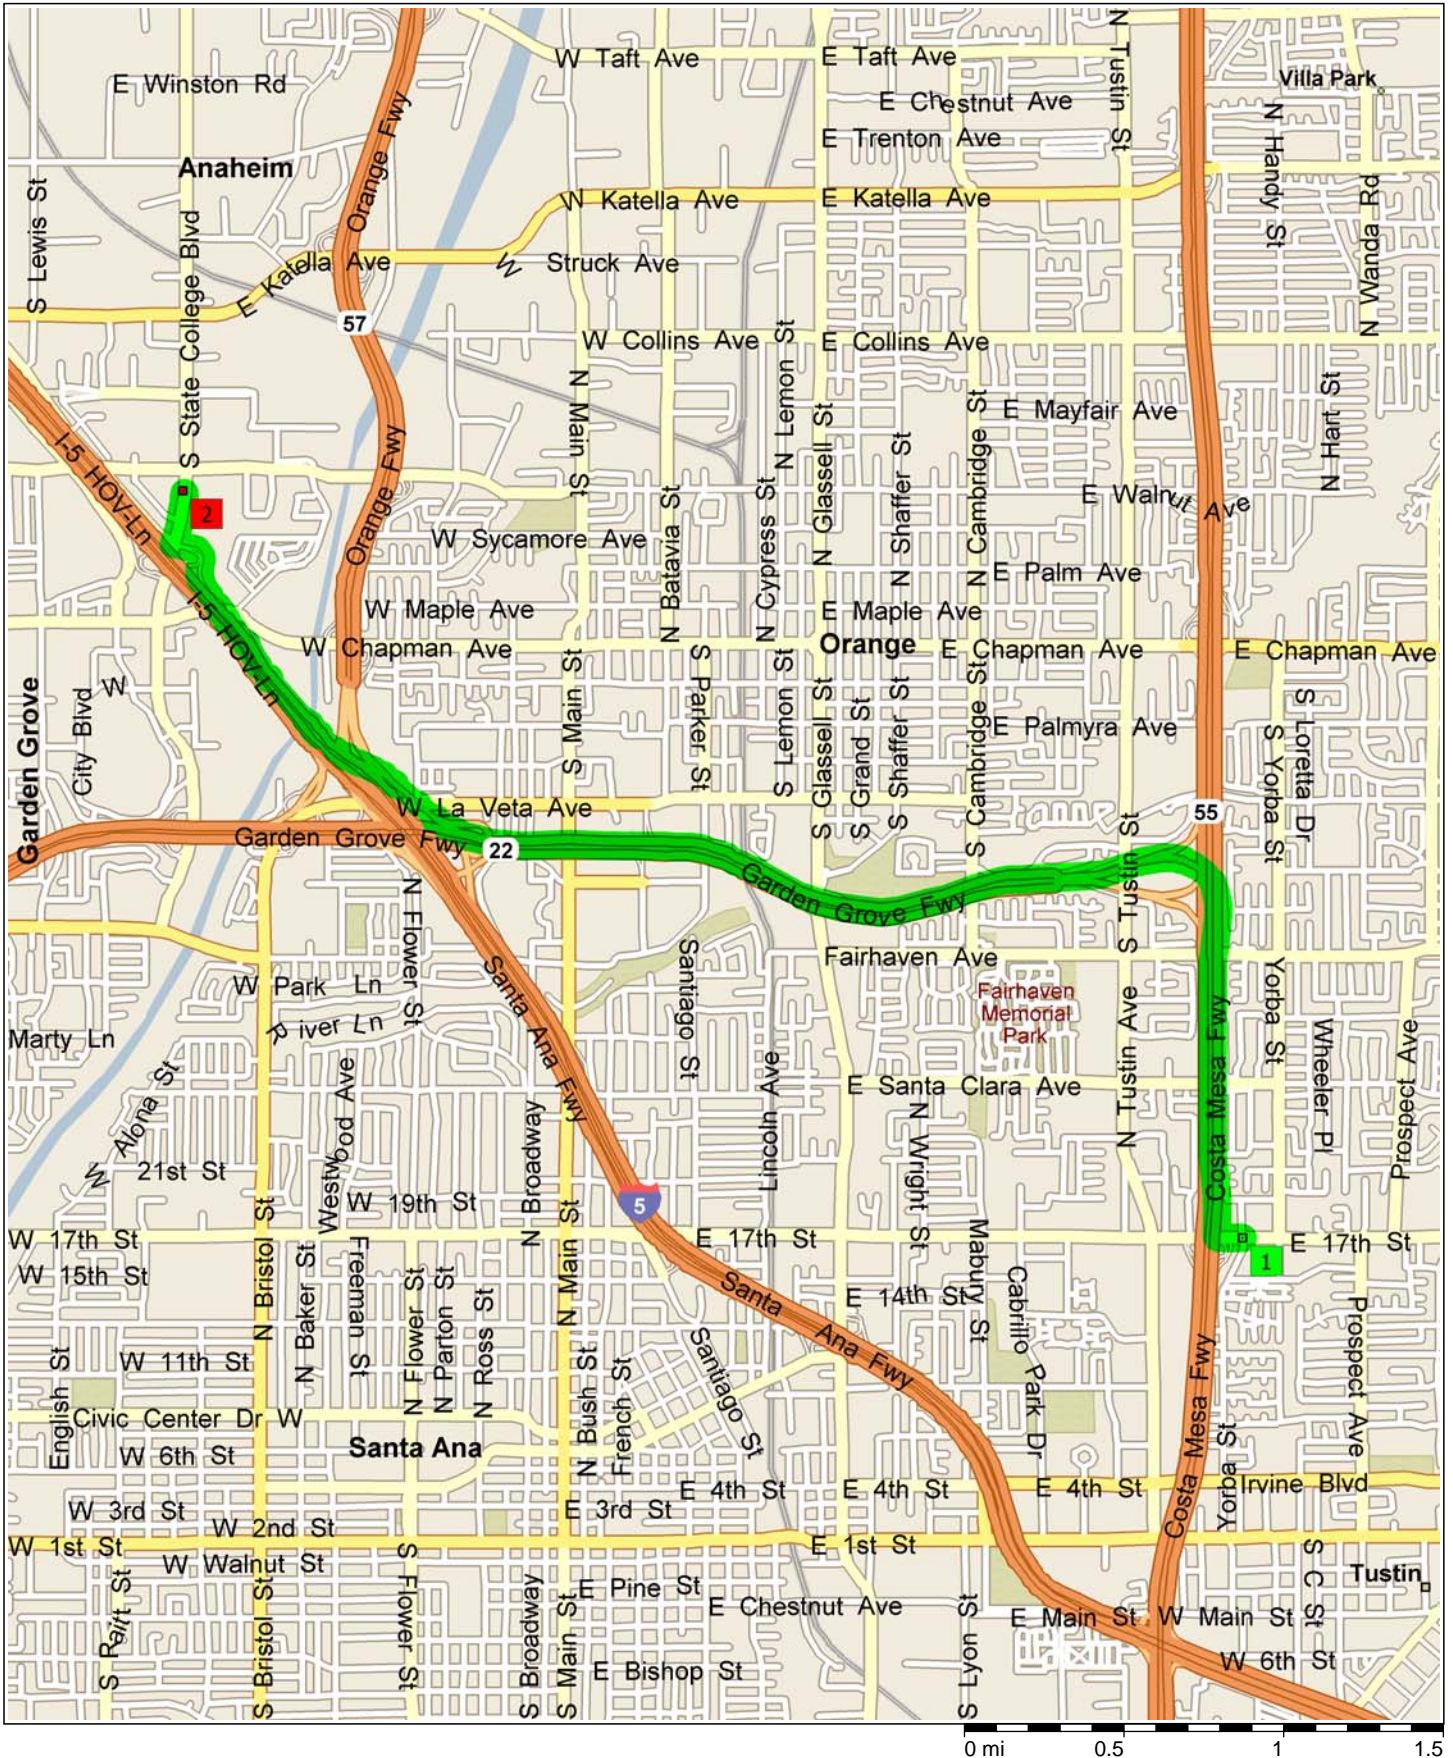

Hilton

5.4 miles; 5 minutes

9:00 AM 0.0 mi **1** Depart 17286 E 17th St, Tustin, CA 92780 on E 17th St (West) for 142 yds
9:00 AM 0.1 mi Take Ramp (RIGHT) onto SR-55 [Costa Mesa Fwy] for 0.9 mi towards CA-55
9:01 AM 1.0 mi Take Ramp (RIGHT) onto SR-22 [Garden Grove Fwy] for 2.6 mi towards CA-22 / Garden Grove Fwy / Long Beach
9:03 AM 3.6 mi Turn RIGHT onto Ramp for 0.5 mi towards I-5 / CA-57 / Los Angeles / Pomona
9:03 AM 4.1 mi Take Ramp (LEFT) onto I-5 [Santa Ana Fwy] for 0.8 mi towards I-5 / Los Angeles
9:04 AM 4.9 mi At exit 107C, turn RIGHT onto Ramp for 0.3 mi towards State College Blvd/the City Drive
9:05 AM 5.2 mi Turn RIGHT (North) onto State College Blvd for 131 yds
9:05 AM 5.3 mi Road name changes to (S) State College Blvd [N State College Blvd] for 174 yds
9:05 AM 5.4 mi **2** Arrive Hilton [400 S State College Blvd, Orange, CA 92868, (714) 938-1111]